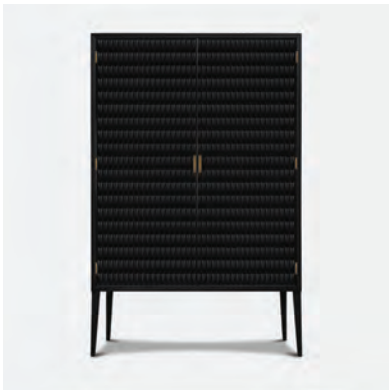

VANCE II ARMOIRE

513-327-02
W 47 1/4 D 20 1/4 H 72 3/4 IN (W 120.5 D 51 H 185 CM)
Primavera wood, iron base with antiqued brass hardware. Painted red interior.

KAPELLE ARMOIRE

513-223-02
W 50 D 22 1/2 H 88 3/4 IN (W 127 D 57 H 225.5 CM)
Primavera wood, slate counter, antiqued brass and iron details.

BROUST MIRROR

519-126-02
W 52 3/4 D 3 3/4 H 78 1/2 IN (W 134 D 9.5 H 199 CM)
Primavera wood.

DUTCH MIRROR

519-118-02
W 48 3/4 D 2 1/4 H 56 3/4 IN (W 124 D 5.5 H 144 CM)
Primavera wood.

KIEL BENCH

501-413-16