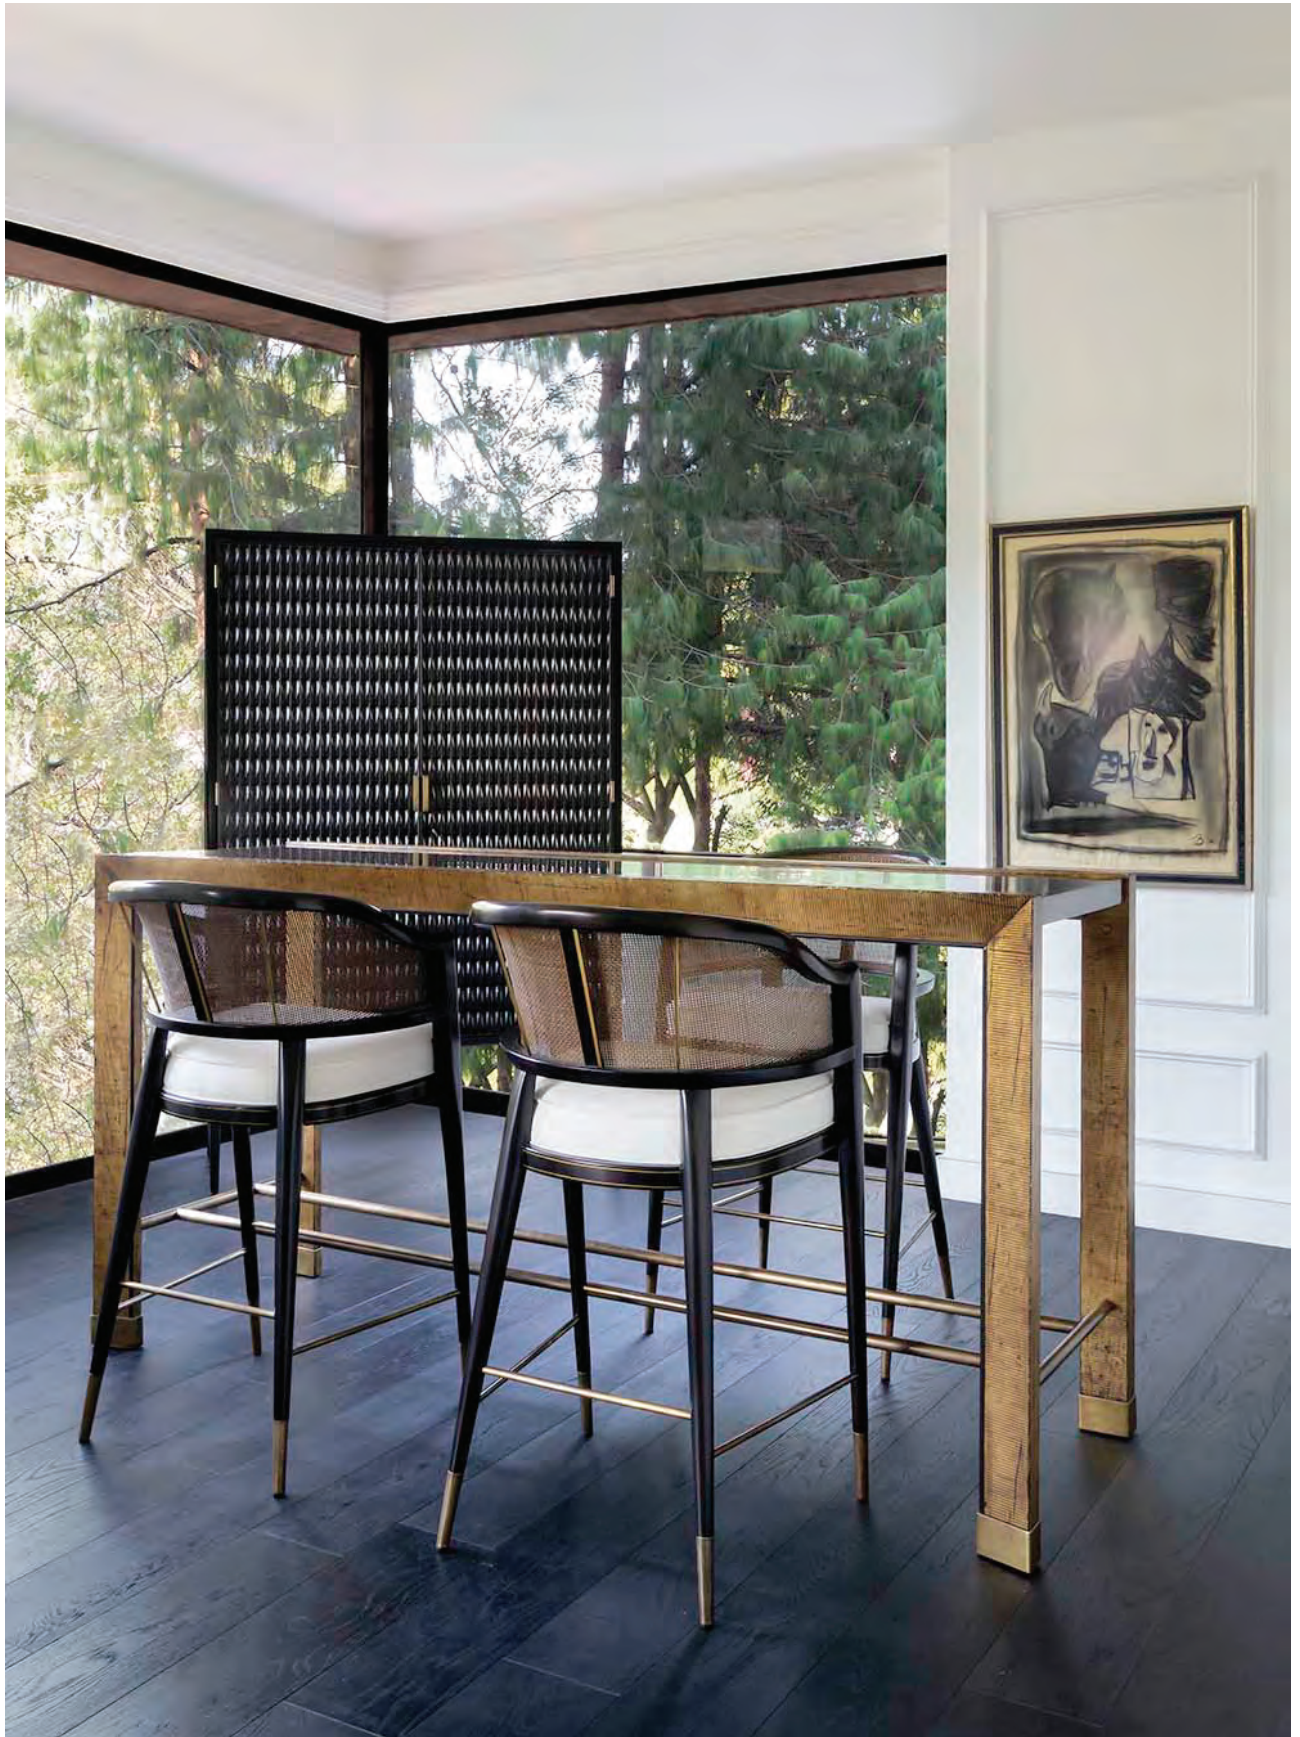

Beech wood, foam and down upholstery with double caned back and antiqued brass caps.

LILLE CHAIR

504-216-02

W 23 1/2 D 23 H 28 IN (W 59.5 D 58.5 H 71.5 CM)

Primavera wood, webbing, foam and down upholstery, antiqued brass details.